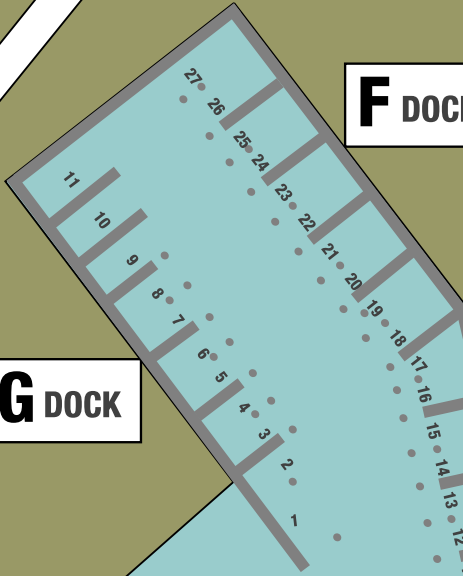

A DOCK

East Street

East Strand

Lockers
Storage

House

F DOCK

B DOCK

Laundry
Restrooms
Dock Office

G DOCK

E DOCK

C DOCK

D DOCK

- Pool
- Picnic Area
- Restrooms
- Office

Brewer Oxford Marina

Oxford, Maryland